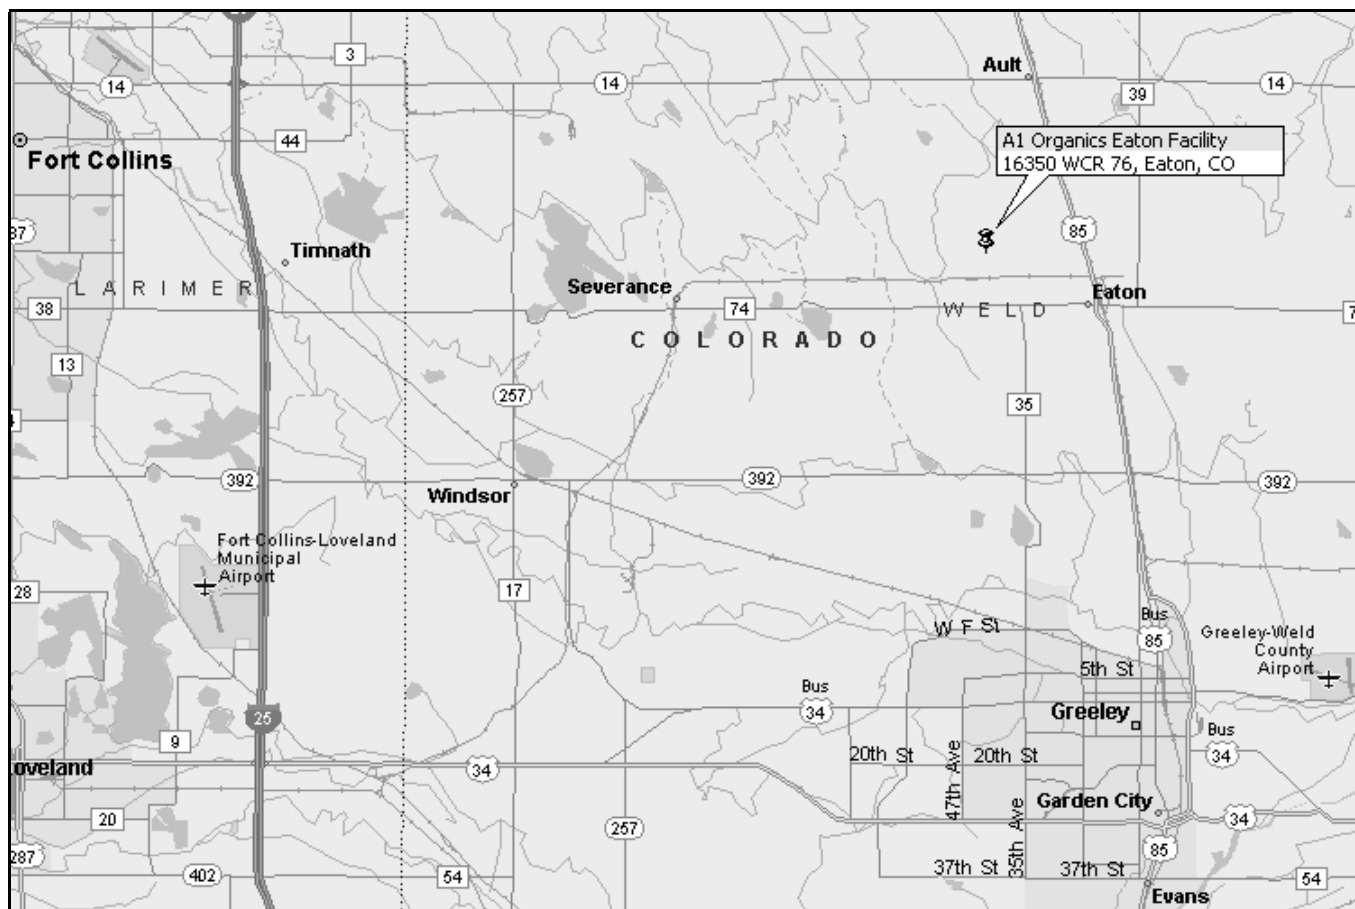

[Print this Page](#)

A1 Organics - Corporate Headquarters - Eaton, CO

Written Directions

[Close Window](#)

Copyright © 1988-2001 Microsoft Corp. and/or its suppliers. All rights reserved. <http://www.microsoft.com/mappoint> © Copyright 2000 by Geographic Data Technology, Inc. All rights reserved. © 2000 Navigation Technologies. All rights reserved. This data includes information taken with permission from Canadian authorities © Her Majesty the Queen in Right of Canada © Copyright 2000 by CompuSearch Micromarketing Data and Systems Ltd.

Directions:

1. From Denver, take I-25 north to the Windsor Exit Eastbound - Hwy. 392.
2. Take Hwy 392 east to CR 33 and turn North (left).
3. Take CR 33 north to CR 76 and turn east (right).
4. A1 Organics Corporate Facility is located on the right hand side (south side) of the road, approximately 1/2 mile to the east.